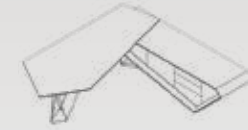

Geometrik üçgen formundan esinlenilerek oluşturulan Neon Yönetici Takımı, ahşap ve metal malzemenin kontrastıyla ofislerinizde özgün bir hava oluşturur.

Inspired by the geometric triangle form, the Neon Executive Team creates a unique atmosphere in your offices with the contrast of wood and metal.

Masa Desk	254x225x75
Dolap Cabinet	225x47x97h
Sehpa Coffeetable	70x60x45h

Ahşap Renk
Wood Colors