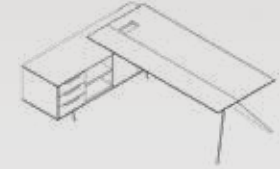

Yönetici alanlarında samimiyeti artırarak iletişimi güçlendirmeye yardımcı olan, inovasyona değer veren yöneticilerin ihtiyaçlarına bütünleşik teknoloji çözümleriyle cevap veriyor.

Parma responds to the needs of managers who value innovation by helping to strengthen communication by increasing sincerity in executive areas with integrated technology solutions.

Masa Desk	243x190x75
Dolap Cabinet	234x42x81
Sehpa Coffeetable	60x60x45