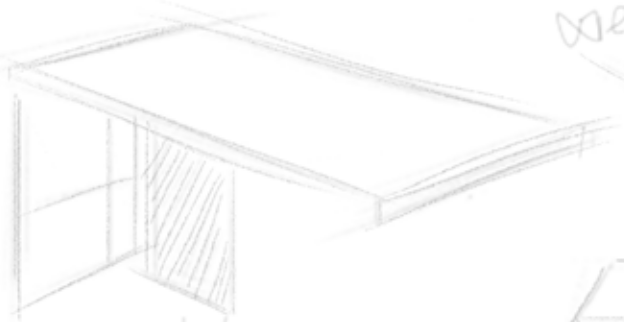

**NABTECH TRADING**

light table  
open

metal

2m

on round

2m

metal  
legs

for sign