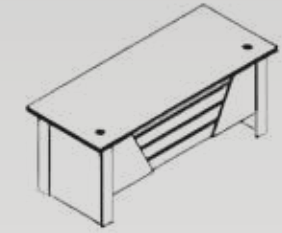

PLAIN

Masa Desk	180x75x75h
Etajer Sidetable	80x50x75h
Dolap Cabinet	180x38x122h
Sehpa Coffeetable	50x50x45h

Ahşap Renkler Wood Colors