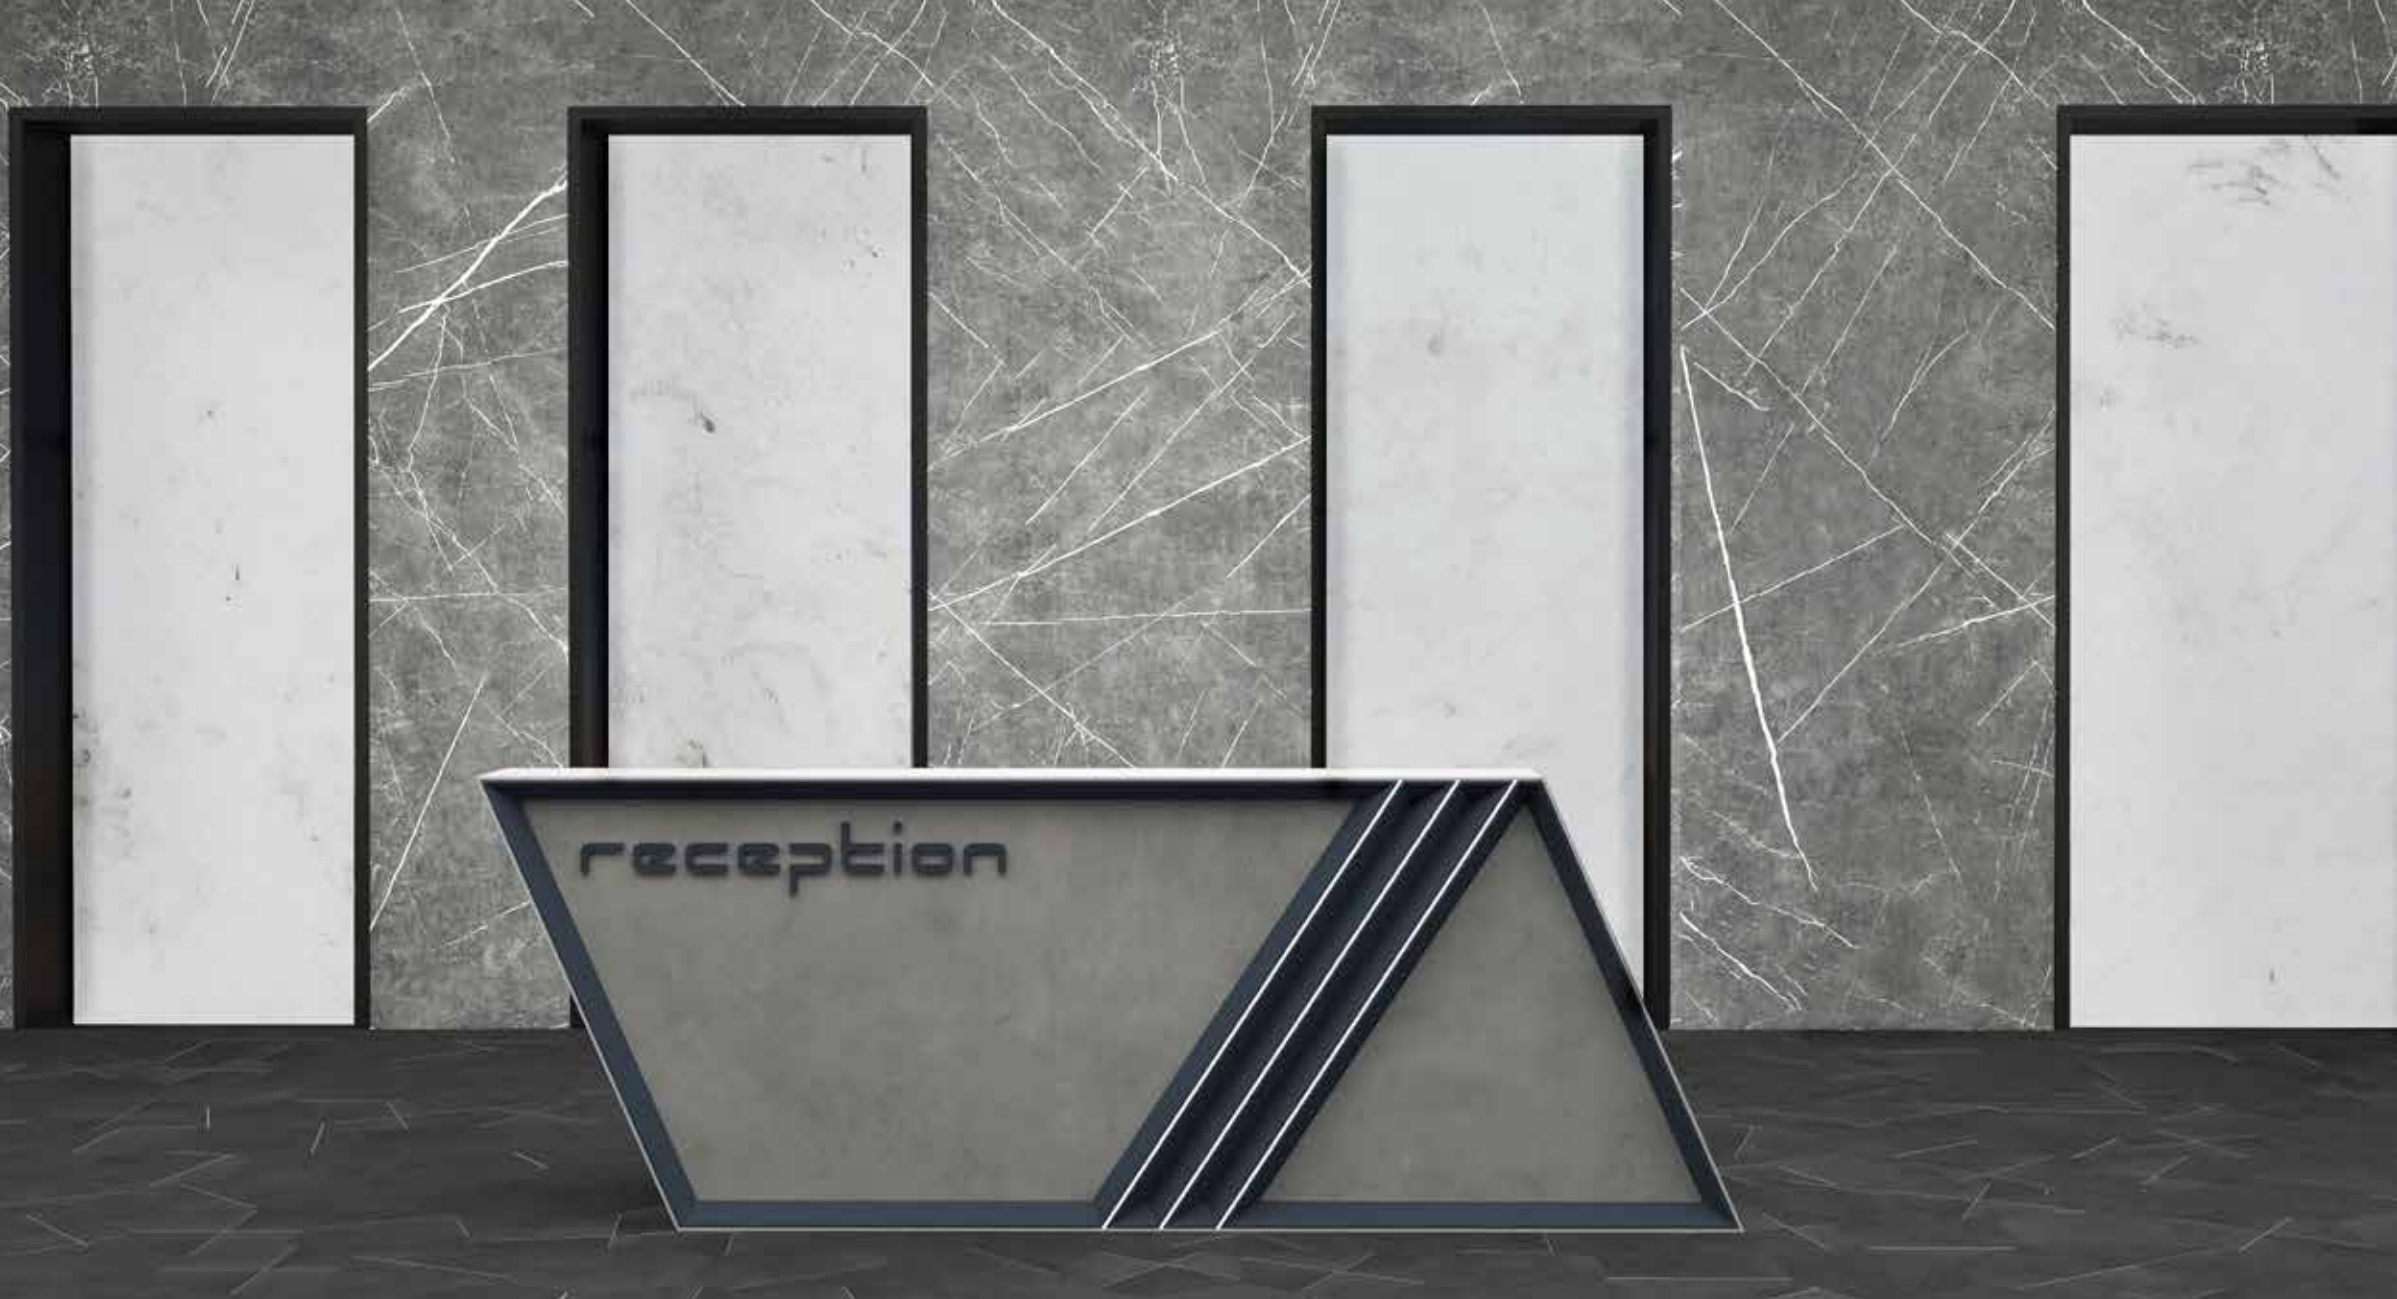

Vizon

XBOX  
BANKO  
*Xbox Bank*

L: 240 / 280 cm  
W: 80 cm  
H: 105 cm

Ahşap Renkler  
Wood Colors

Barok  
Baroque

Metal Renkler  
Metal Colors

Siyah  
Black

SPACE  
BANKO  
*Space Bank*