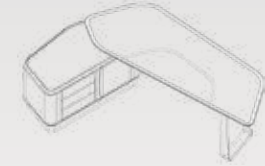

Doğanın eşsiz güzelliğinde yer alan amorf biçimlenmesinden esinlenerek tasarlanan Befancy, detaylarındaki kusursuz el işçiliği ile çalışma alanlarında doğal bir çizgi oluşturmaktadır.

The Befancy, designed with inspiration from the formation of the amorph in the unique beauty of nature, creates a different naturalist line in the work areas with the perfect hand workmanship in its details.