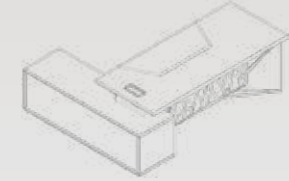

İnovatif, bilimsel ve teknolojik gelişmeleri takip ederek çağın gereksinimlerine uygunluğu gözlemlenerek üretilen Fora, kullanıcıların hayal güçlerini yorumlayarak üretildi.

Produced by following the innovations, scientific and technological developments, by observing the conformity with the requirements of the age, Fora was produced by interpreting the imagination of the users.