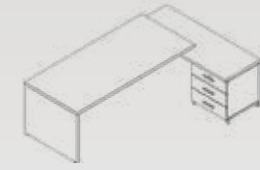

Sade, şık, yenilikçi ve ergonomik tasarım mantığı ile oluşturulan Granada esnek ve alışkanlıklarınıza uygun çalışma ortamı sağlar.

Granada , created with simple, stylish, innovative and ergonomic design logic, provides a flexible and habit-forming working environment.