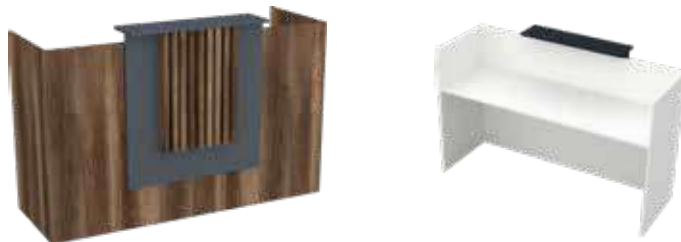

L: 140 / 180 cm
W: 60 cm
H: 110 cm

Ahşap Renk Seçenekleri
Wood Colors Options

Beyaz
White

Pera

Barok
Baroque

Antrasit
Anthracite

Ön Panel Rengi
Front Panel Color