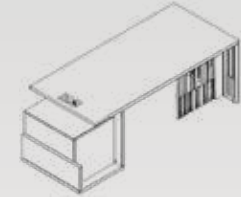

MOTTO

Motto yönetici masalarını ihtiyaçlarınız doğrultusunda çeşitli dolap üniteleri, aksesuarlar ve sehpa ile bir araya getirerek size özel bir çalışma alanı oluşturabilirsiniz.

By combining Motto executive desks with various wardrobe units, accessories and coffee tables according to your needs, you can create a special workspace for you.

Masa Desk	225x90x75
Dolap Cabinet	210x41x81
Sehpa Coffeetable	80x60x44

Ahşap Renk
Wood Colors

Metal Renk
Metal Colors