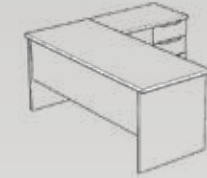

Masa Desk	160/180/200x70x74h
Dolap Cabinet	160X40X117 h
Etajer Sidetable	80X50X74h
Sehpa Coffeetable	55X55X45h

Ahşap Renk Seçenekleri Wood Color Options

Sabit Ahşap Rengi Fixedwood Color