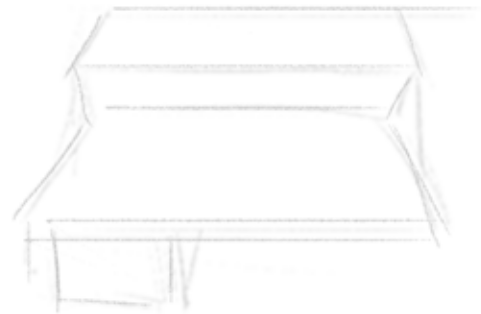

**NABTECH TRADING**

light table  
open

metal

2m

on round

2m

metal  
legs

for sign