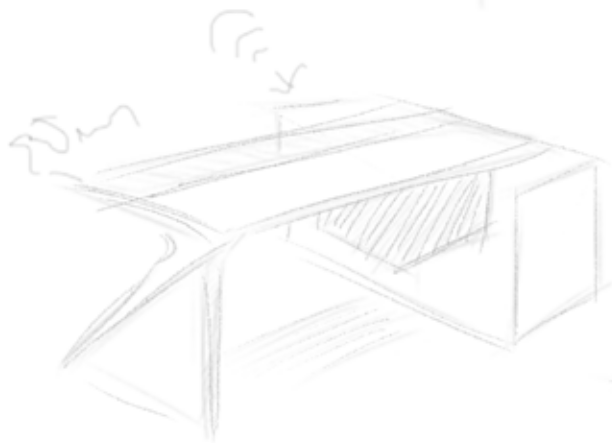

metal

2m

www.aymof.com

2m