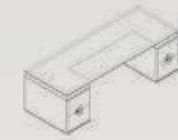

|                         |            |
|-------------------------|------------|
| Masa Desk               | 240x90x75  |
| Etajer Sidetable        | 90x45x75h  |
| Dolap Cabinet           | 240x41x120 |
| Büyük Dolap Big Cabinet | 240x41x200 |
| Sehpa Coffeetable       | 80x60x45   |