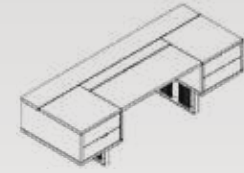

Wave, çağdaş bir tasarım anlayışının yanında masif ahşap, mermer ve deri malzemenin bir araya getirildiği usta ve zarif bir mobilya işçiliğinden elde edilmiştir.

Wave is obtained from a masterful and elegant furniture workmanship that combines solid wood, marble and leather material as well as a contemporary design approach.