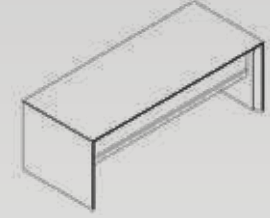

BENDY

Masa Desk	200X90X75h
Dolap Cabinet	200X44X100h
Etajer Sidetable	110X55X75h
Sehpa Coffeetable	75X55X45h

Ahşap Renkler
Wood Colors

Metal Renk
Metal Colors

Nevada

Antrasit
Anthracite