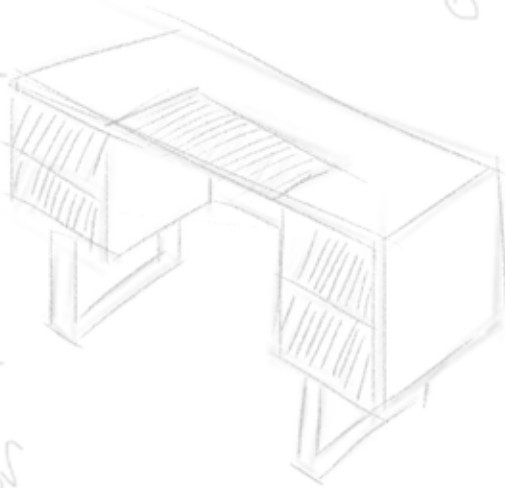

**NABTECH TRADING**

light table  
open

metal

2m

on round

2m

metal  
legs

for sign