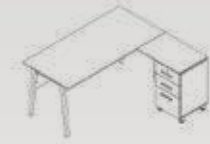

Doğadan ilham alınarak tasarlanan Dinamo, malzemelerle zenginleştirilmiş detaylarıyla yeni nesil genç ve dinamik liderlerin ofislerine ihtişam katıyor.

Designed with inspiration from nature, Dinamo adds magnificence to the offices of new generation young and dynamic leaders with its details enriched with materials.