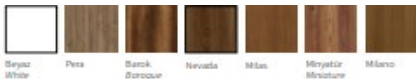

18 mm thick mfc top ..Metal Black Polished legs