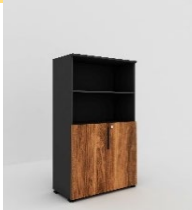

Code

Size

Price

Tidy Half Wooden Door Cabinet

Tidy Half Wooden Door Cabinet

TD.04.01.117.04	80x39x117			\$ 126
TD.04.07.080.02				
CBM	0.09	m3		

Tidy Half Wooden Door Cabinet

Tidy Half Wooden Door Cabinet