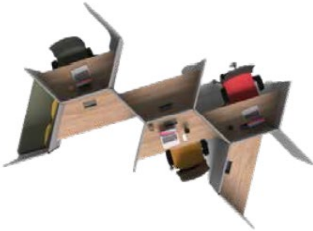

Poly Series

GL.03

Code

Size

Price

Poly Hexagon Series

Metal profile trio	135h cm	\$	113
Metal profile double	135h cm	\$	121
Hexagon outer panel	80x135h cm	\$	100
Hexagon inner panel	80x135h cm	\$	103
Hexagon Table top	150x60 cm	\$	87
Hxagon Seat	150x60 cm	\$	216
CBM	0.45	m3	