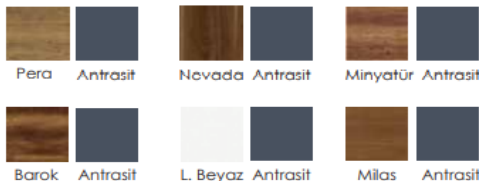

DESCRIPTION:

MEETING TABLES COME WITH DIFFERENT DIMENSIONS ... 180-320 CM // AND IT CAN BE CUSTOMIZED BIGGER FOR PROJECTS .. FOR DIMENSIONS MORE THAN 240 CM TABLE TOPS WILL BE MORE THAN ONE PEICE FOR LOADING // PLUG BOXES ARE INCLUDED