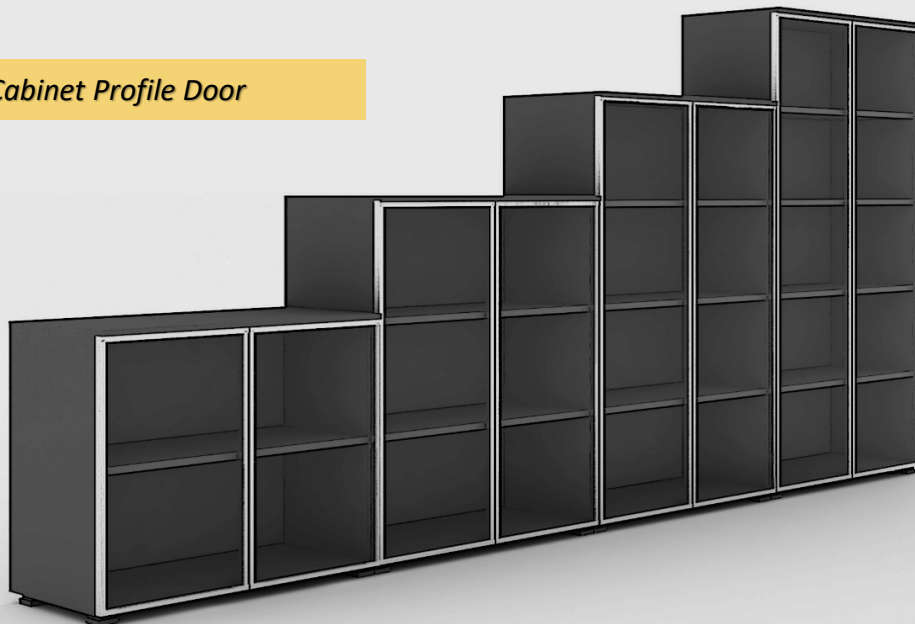

Tidy Glass Cabinet Profile Door

TD.04.05

Code

Size

Price

Tidy Glass Cabinet Door

TD.04.01.081.04	80x39x81	$ 176
TD.04.02.081.17		
CBM	0.07 m3	

Tidy Glass Cabinet Door

TD.04.01.117.04	80x39x117	$ 218
TD.04.02.117.17		
CBM	0.1 m3	

Tidy Glass Cabinet Door

TD.04.01.153.04	80x39x153	$ 258
TD.04.02.153.17		
CBM	0.11 m3	

Tidy Glass Cabinet Door

TD.04.01.189.04	80x39x189	$ 307
TD.04.02.189.17		
CBM	0.16 m3