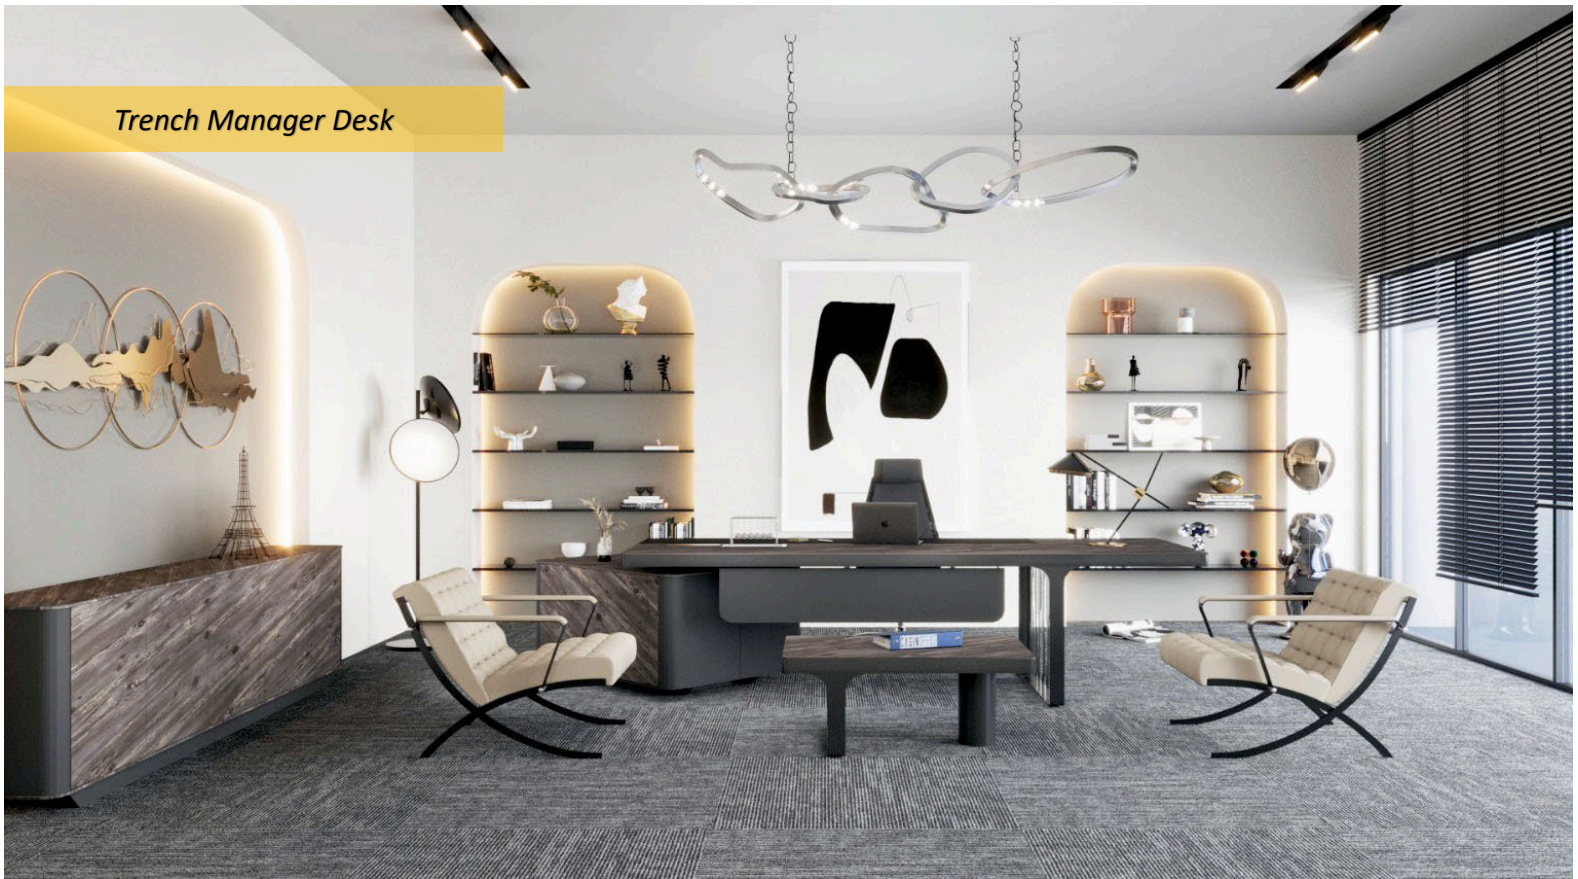

NABTECH TRADING

Trench Manager Desk

TR.01	Code	Size	Price
-------	------	------	-------

Trench Manager Desk

Trench Manager Desk

* 152.01.01.02371	380(275)x167(100)x75	\$ 1,337
152.01.01.02512	380(275)x116(100)x75	\$ 1,205