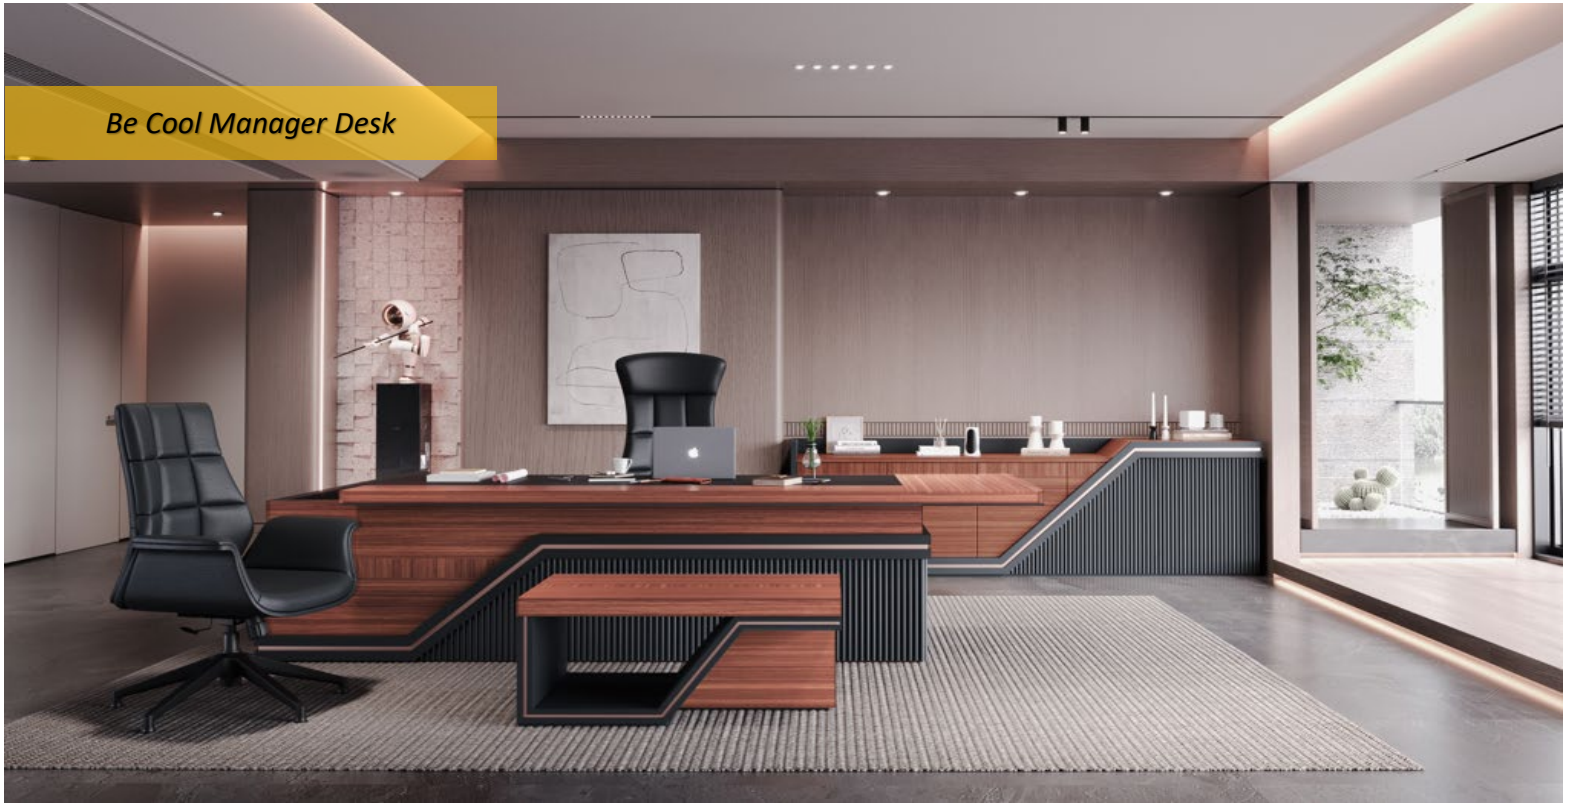

Wood Color

METAL COLORS

DESCRIPTION:

MATERIAL:
STANDARD COLOR:
SPECIFICATIONS:

Red Gun - White - Gray

Rose Gold

Be Cool Manager Desk

BC.1	Code	Size	Price
------	------	------	-------