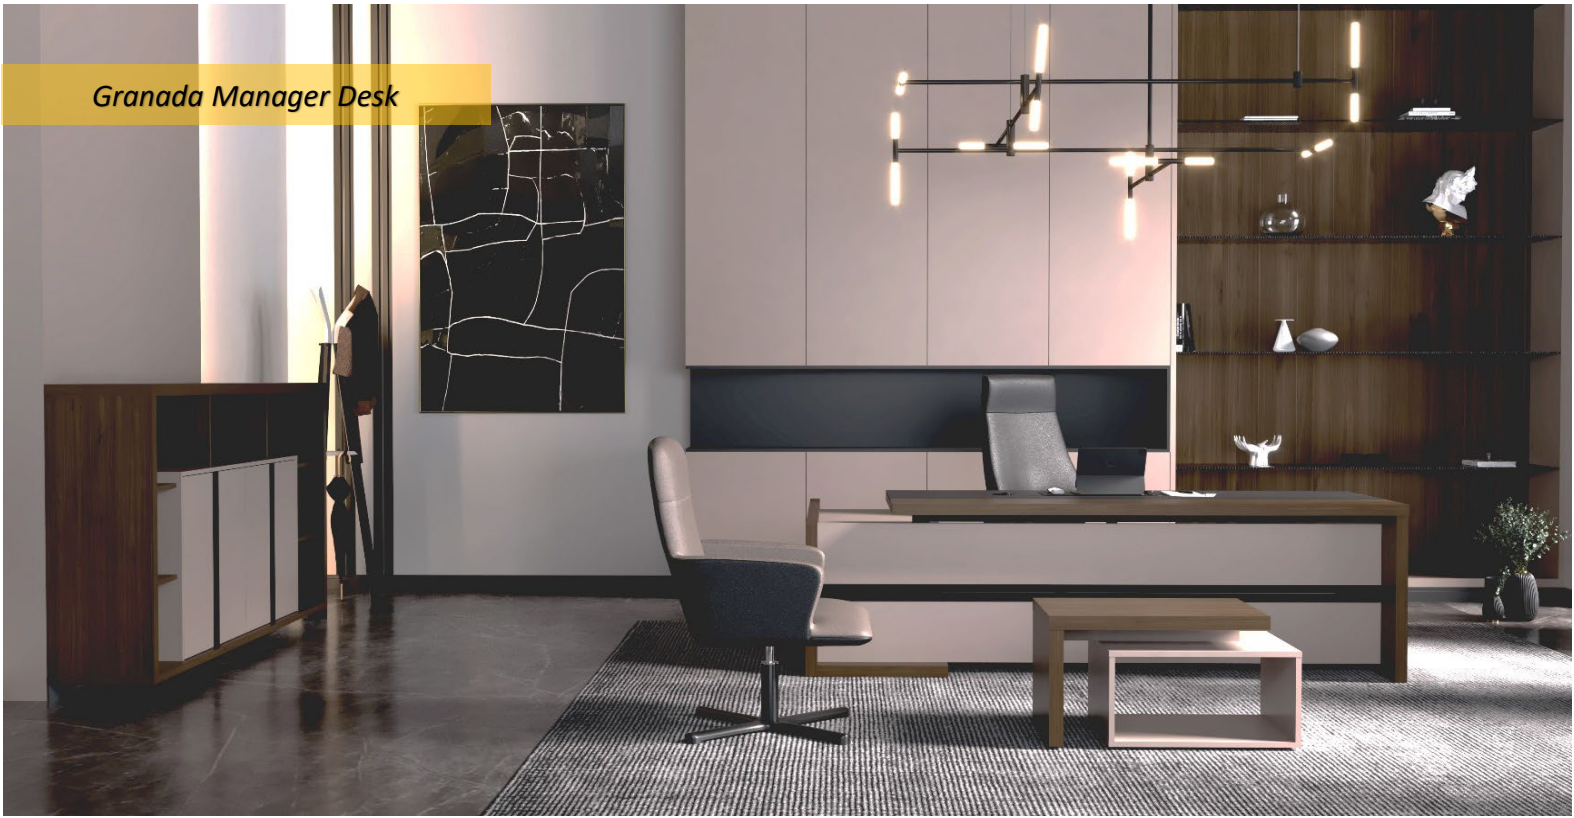

Granada Manager Desk

Code	Size	Price