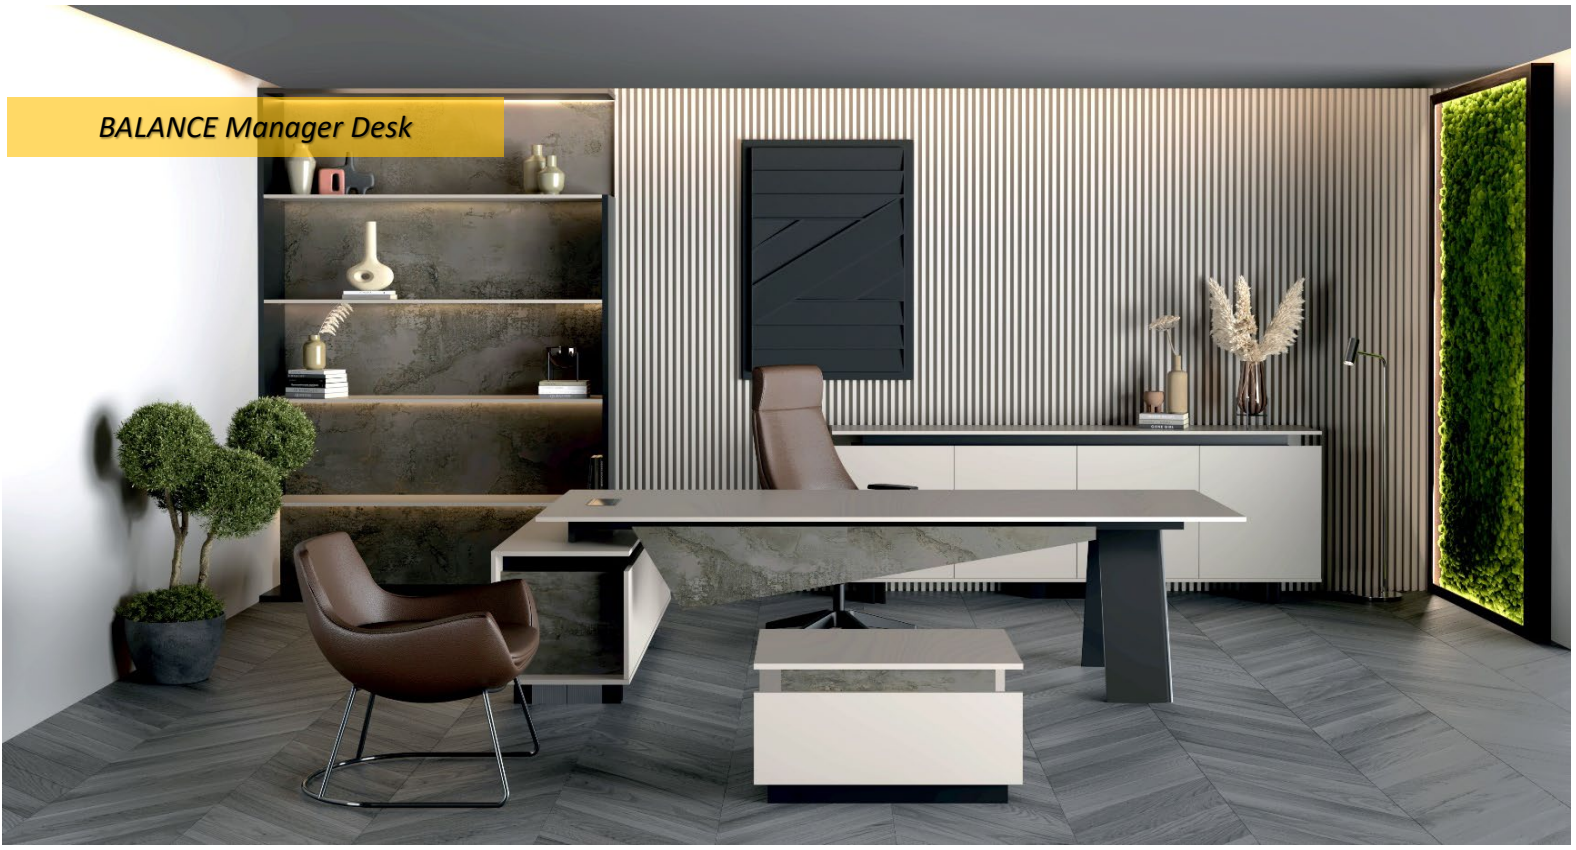

BALANCE Manager Desk

Code

Size

Price