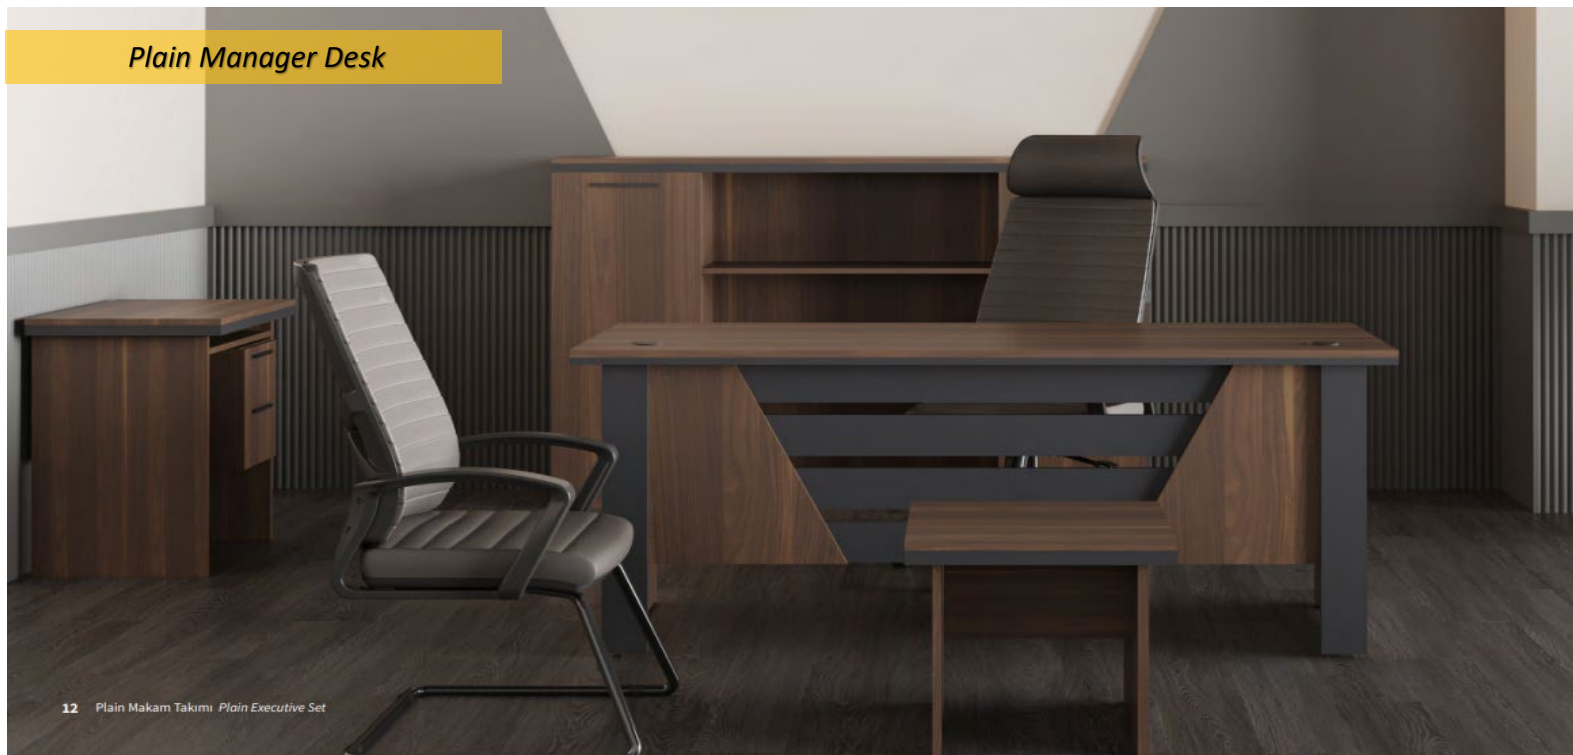

Plain Manager Desk

12 Plain Makam Takimi Plain Executive Set

Code	Size	Price