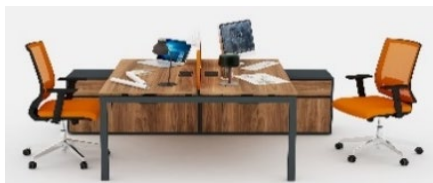

Galaxy Double Medium Returned Desk

Galaxy Double Medium Desk

GL.03.22.180.02	205(180)x120(140)x74	$	671
GL.03.22.160.02	185(160)x120(140)x74	$	661
* GL.03.22.140.02	165(140)x120(140)x74	$	647
GL.03.22.120.02	145(120)x120(140)x74	$	634
CBM	0.49	m3	

"The Price and m3 is not include the dividers