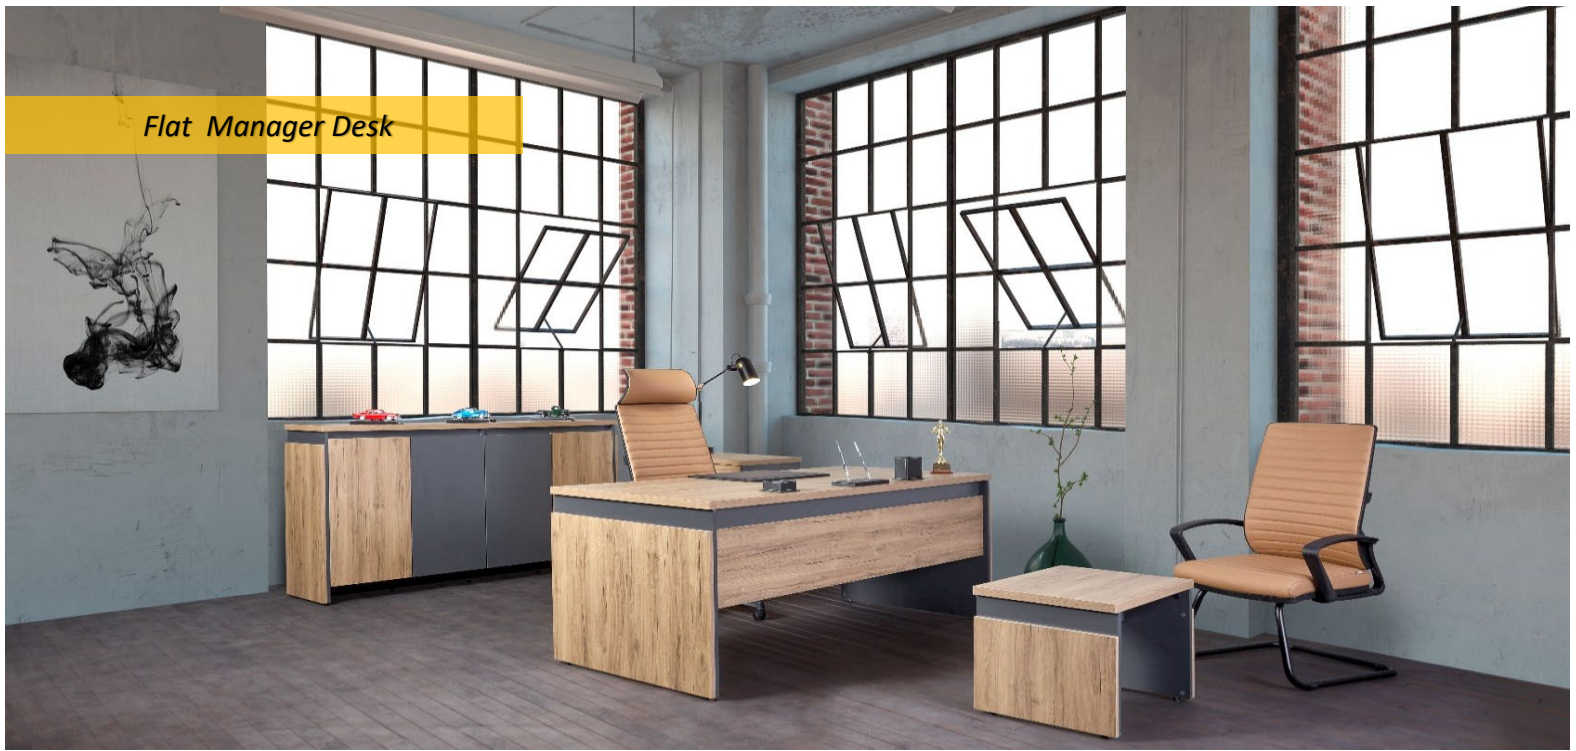

Flat Manager Desk

FL.01	Code	Size	Price