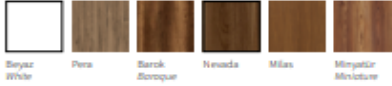

Tidy Cushioned Pedestal

KS.05.05.040.07	40x48x49	\$ 103
CBM	0.09	m3

Door Wood Color

Body Color

DESCRIPTION:

Cover Colors

Body Colors

18 mm thick MFC .. Metal accessories .. Movable .. First drawer locked