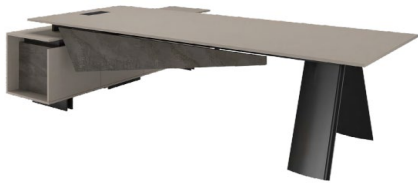

Balance Desk

Balance Desk

0 275x200x75 $ 855