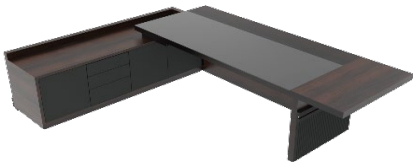

Wood Color

METAL COLORS

DESCRIPTION:

MATERIAL:
STANDARD COLOR:
SPECIFICATIONS:

Red Gun - White - Gray

Rose Gold

Be Cool Manager Desk

BC.1	Code	Size	Price
------	------	------	-------