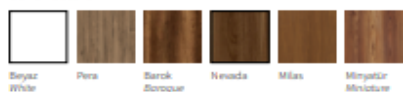

Tidy Glass Four Doors Cabinet

Tidy Glass Wooden Four Doors Cabinet

TD.04.01.189.04	80x39x189		
TD.04.10.189.17			\$ 342
TD.04.07.080.02			
CBM	0.17	m3	

Door Wood Color

Body Color

DESCRIPTION:

Cover Colors

Body Colors