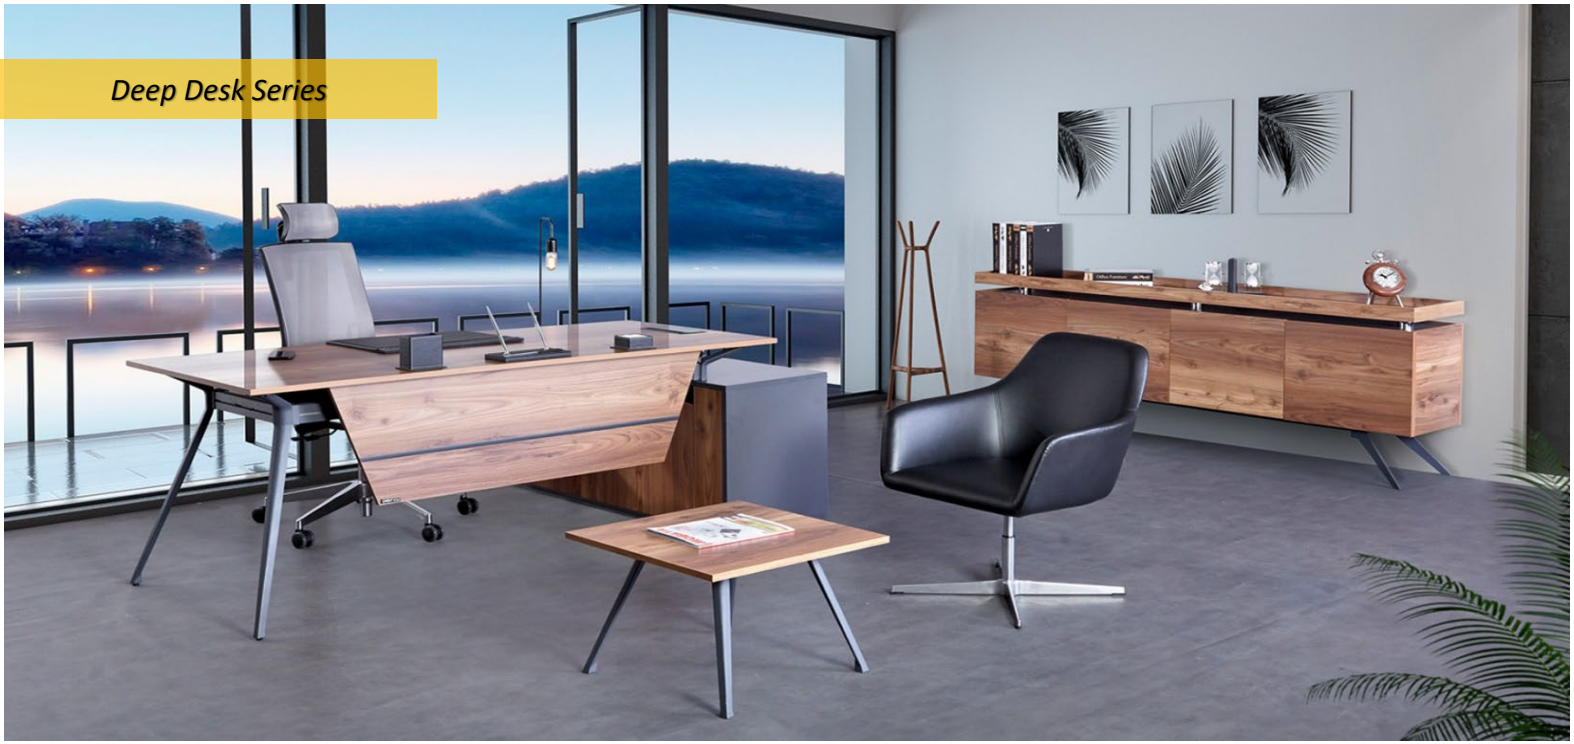

Deep Desk Series

DP.02	Code	Size	Price