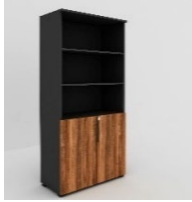

Tidy Half Wooden Door Cabinet

Tidy Half Wooden Door Cabinet

TD.04.01.189.04	80x39x189			$ 168
TD.04.07.080.02				
CBM	0.13	m3