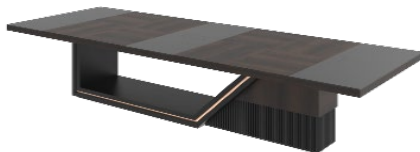

Be Cool Manager Desk Set

GENERAL TOTAL PRICE :		$ 7,842
CBM	m3	

Be Cool Manager Cabinet

Be Cool Manager Meeting Table

BC.07.01.350	350x120x76h	$ 4,500

Wood Color

METAL COLORS

DESCRIPTION:

I Eucalyptus -Anthracite

ROSE GOLD

MATERIAL: MAINLY MADE OF SOLID VENEERED WOOD
STANDARD COLOR: (Smoked Eucalyptus -Anthracite/ ROSE GOLD) .
SPECIFICATIONS: SOLID VENEERED WOOD METAL AND MDF ISKELETON .. LEATHER PAD