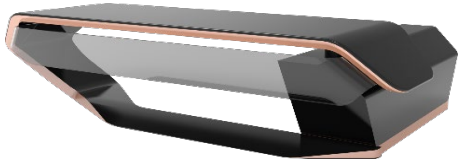

Future Manager Desk

Future Manager Desk

FT.01.01.300 Desk	300x220(100)x77	$ 5,774