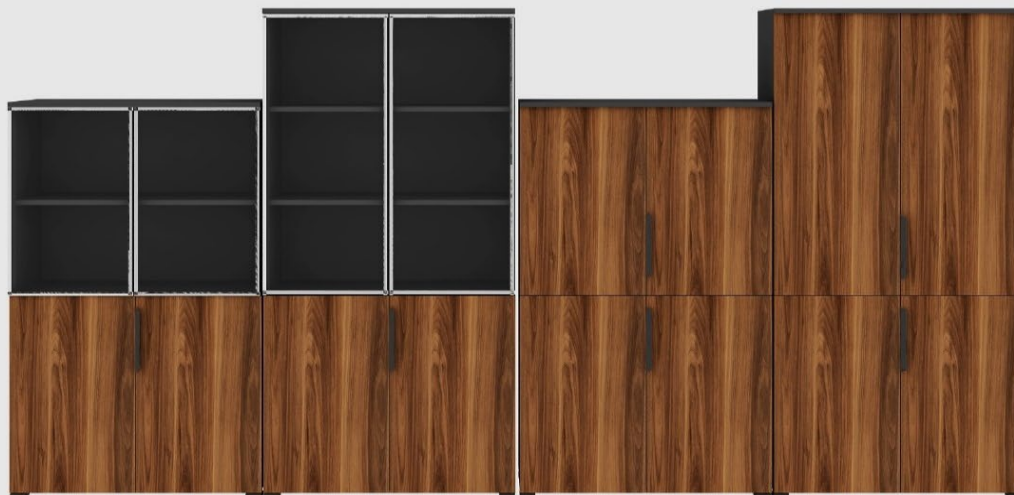

Tidy Glass Cabinet Wooden Door

TD.04.04

Code

Size

Price

Tidy Four Doors Cabinet

TD.04.01.153.04	80x39x153		
TD.04.10.153.02			$ 178
TD.04.07.080.05			
CBM	0.12	m3	

Tidy Four Doors Cabinet

TD.04.01.189.04	80x39x189		
TD.04.10.189.02			$ 210
TD.04.07.080.02			
CBM	0.15	m3	

Tidy Glass Four Door Cabinet

TD.04.01.153.04	80x39x153		
TD.04.10.153.17			$ 292
TD.04.07.080.02			
CBM	0.12	m3	

Tidy Glass Wooden Four Doors Cabinet

TD.04.01.189.04	80x39x189		
TD.04.10.189.17			$ 342
TD.04.07.080.02			
CBM	0.17	m3	

Door Wood Color

Body Color

DESCRIPTION:

Cover Colors

Body Colors

Body 18 mm thick MFC .. Back 8 mm thick .. Metal Handles.. Bottom doors are locked .. Upper doors can be either glass aluminium framed or MFCwooden doors